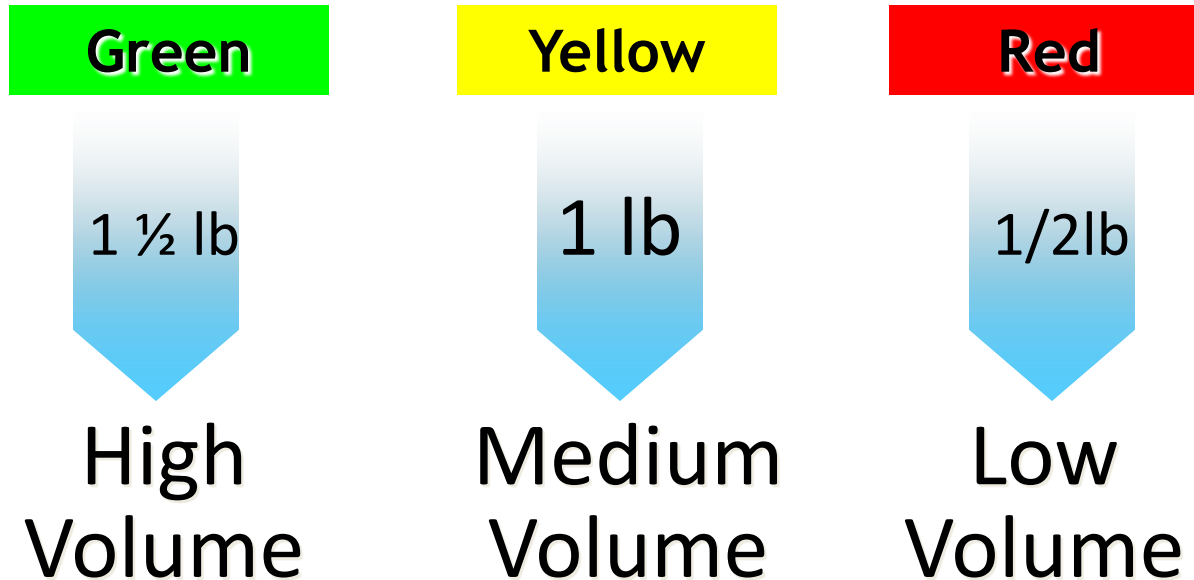

Green, Yellow, Red

Label Ach Fry Hopper

For Hot Fresh Fries

Set Fry Hopper to deliver 1lb.